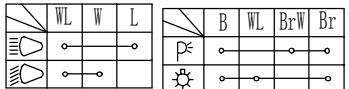

风扇 (Fan)

TAIL LIGHT

INDECATOR, METER

HEAD LIGHT

LIGHT-EXCHANGE SWITCH

STARTING SWITCH

KILLING SWITCH

MAGNETO